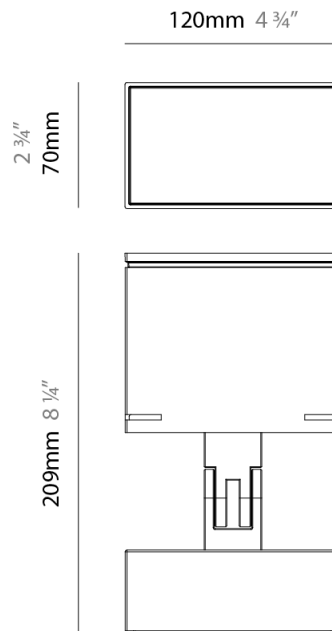

PROJECT	_____
TYPE	_____
SPECIFIER	_____
QUANTITY	_____
DATE	_____

TARGET SURFACE

E9F233- _____ - _____
base number   Finish   Lens
                         Options   Options

1. To build a product code in our configurator select the specify button on the base model # product page
2. To build a manual product code on this datasheet choose from the options listed below in blue font and add the suffix to the base model #

GENERAL

Series: Target
Partner: Platek
Division: Exterior
Installation: Surface
Product Type: Flood
Mounting Location: Above Ground
Light Distribution: Adjustable

PHYSICAL

Shape: Rectangle
Length (mm): 120
Length (in): 4 ¾
Width (mm): 70
Width (in): 2 ¾
Height (mm): 213
Height (in): 8 ⅜
Screws: A4 stainless steel
Diffuser: Clear tempered glass
Fixture Finish: [BLK / WHI / GRY / COR / ANT / BRZ](#)
Fixture Material: Aluminum Die Cast
Cable Details: 2000mm Cable

ELECTRICAL

Lamp Type: LED
Total Output Wattage (W): 16
Dimming: DMX
Driver Included: No
Driver Location: Remote
Driver Type: Constant Current - Universal
Driver Class: Class 2
Input Voltage (V): 120 - 277
Constant Current (MA): 700

LED

Number of LEDs: 8
Color Temperature (°K): RGBW
CRI: >80 CRI
Lamp Life (hrs): 60000
Special LEDs offerings: RGBW

OPTICAL

Optic°: [9 / 24 / 48 / ELL](#)
Adjustability: Rotational 330°; Tilt 90°

RATINGS AND CERTIFICATIONS

Certified By: Certified for North American Standards
IP rating: IP66
IK Rating: IK08
Bug Rating: B1 U0 G0