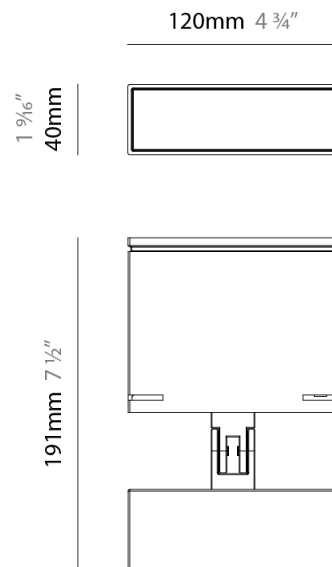

1. To build a product code in our configurator select the specify button on the base model # product page
2. To build a manual product code on this datasheet choose from the options listed below in blue font and add the suffix to the base model #

GENERAL

Series: Target
Partner: Platek
Division: Exterior
Installation: Surface
Product Type: Flood
Mounting Location: Above Ground
Light Distribution: Adjustable

PHYSICAL

Shape: Rectangle
Length (mm): 120
Length (in): 4 ¾
Width (mm): 40
Width (in): 1 ⅞
Height (mm): 191
Height (in): 7 ½
Screws: A4 stainless steel
Diffuser: Clear tempered glass
Fixture Finish: BLK / WHI / GRY / COR / ANT / BRZ
Fixture Material: Aluminum Die Cast

ELECTRICAL

Lamp Type: LED
Input Wattage (W): 10
Total Output Wattage (W): 8
Dimming: Non-Dimmable
Driver Included: Yes
Driver Location: Integrated
Driver Type: Constant Current - 120Vac
Driver Class: Class 2
Input Voltage (V): 120 - 277
Constant Current (mA): 700
Upon Request: Integral: Phase dimming 120Vac / Non-dimming 120/277Vac / Remote: 0-10Vdc dimming

LED

Number of LEDs: 4
Color Temperature (°K): 3000 / 4000
Max. Delivered Lumen (lm): 725-790 / 755-820
Nominal Lumen (lm): 1000 / 1040
CRI: >80 CRI
Lamp Life (hrs): 60000

OPTICAL

Optic: 9 / 24 / 48 / ELL
Adjustability: Rotational 330°; Tilt 90°

RATINGS AND CERTIFICATIONS

Certified By: Certified for North American Standards
IP rating: IP66
IK Rating: IK08
Bug Rating: B1 U0 G0